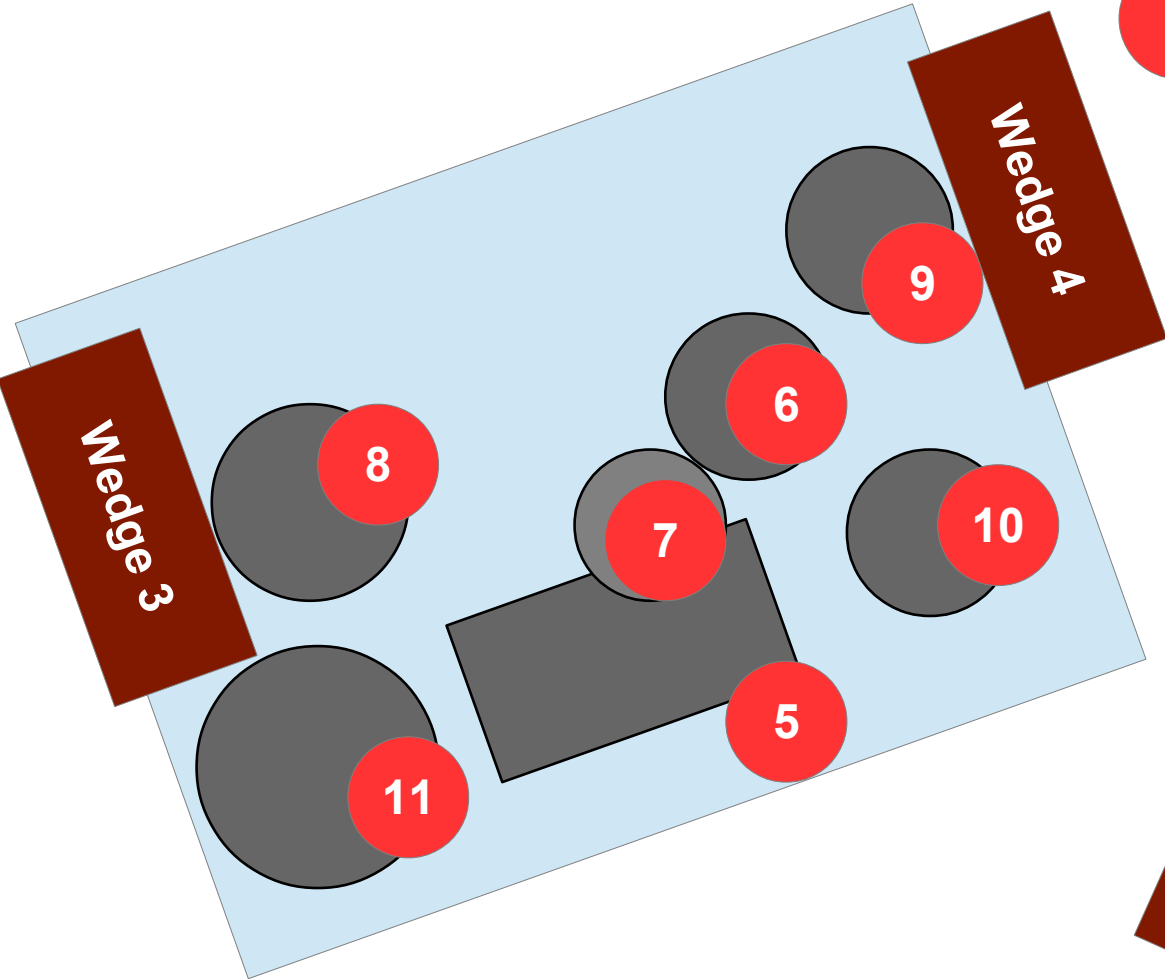

# Technical Rider 2018

220v

Crate 2x12	Fender HotRod DeVille 4x10	2x12 Box
---------------	----------------------------------	----------

4

2

3

# Technical Rider 2018

Mike	Description	FX	Wedge 1	Wedge 2	Wedge 3	Wedge 4
1	Lead Vocal		X	X	X	X
2	Fender DeVille		X	X	X	X
3	Guitar Box					
4	Crate		X	X		
5	Bass Drum		X	X		
6	Snare	Hall	X	X		
7	Left Tom					
8	Stand Tom					
9	HiHat					
10	Left Overhead					
11	Right Overhead					